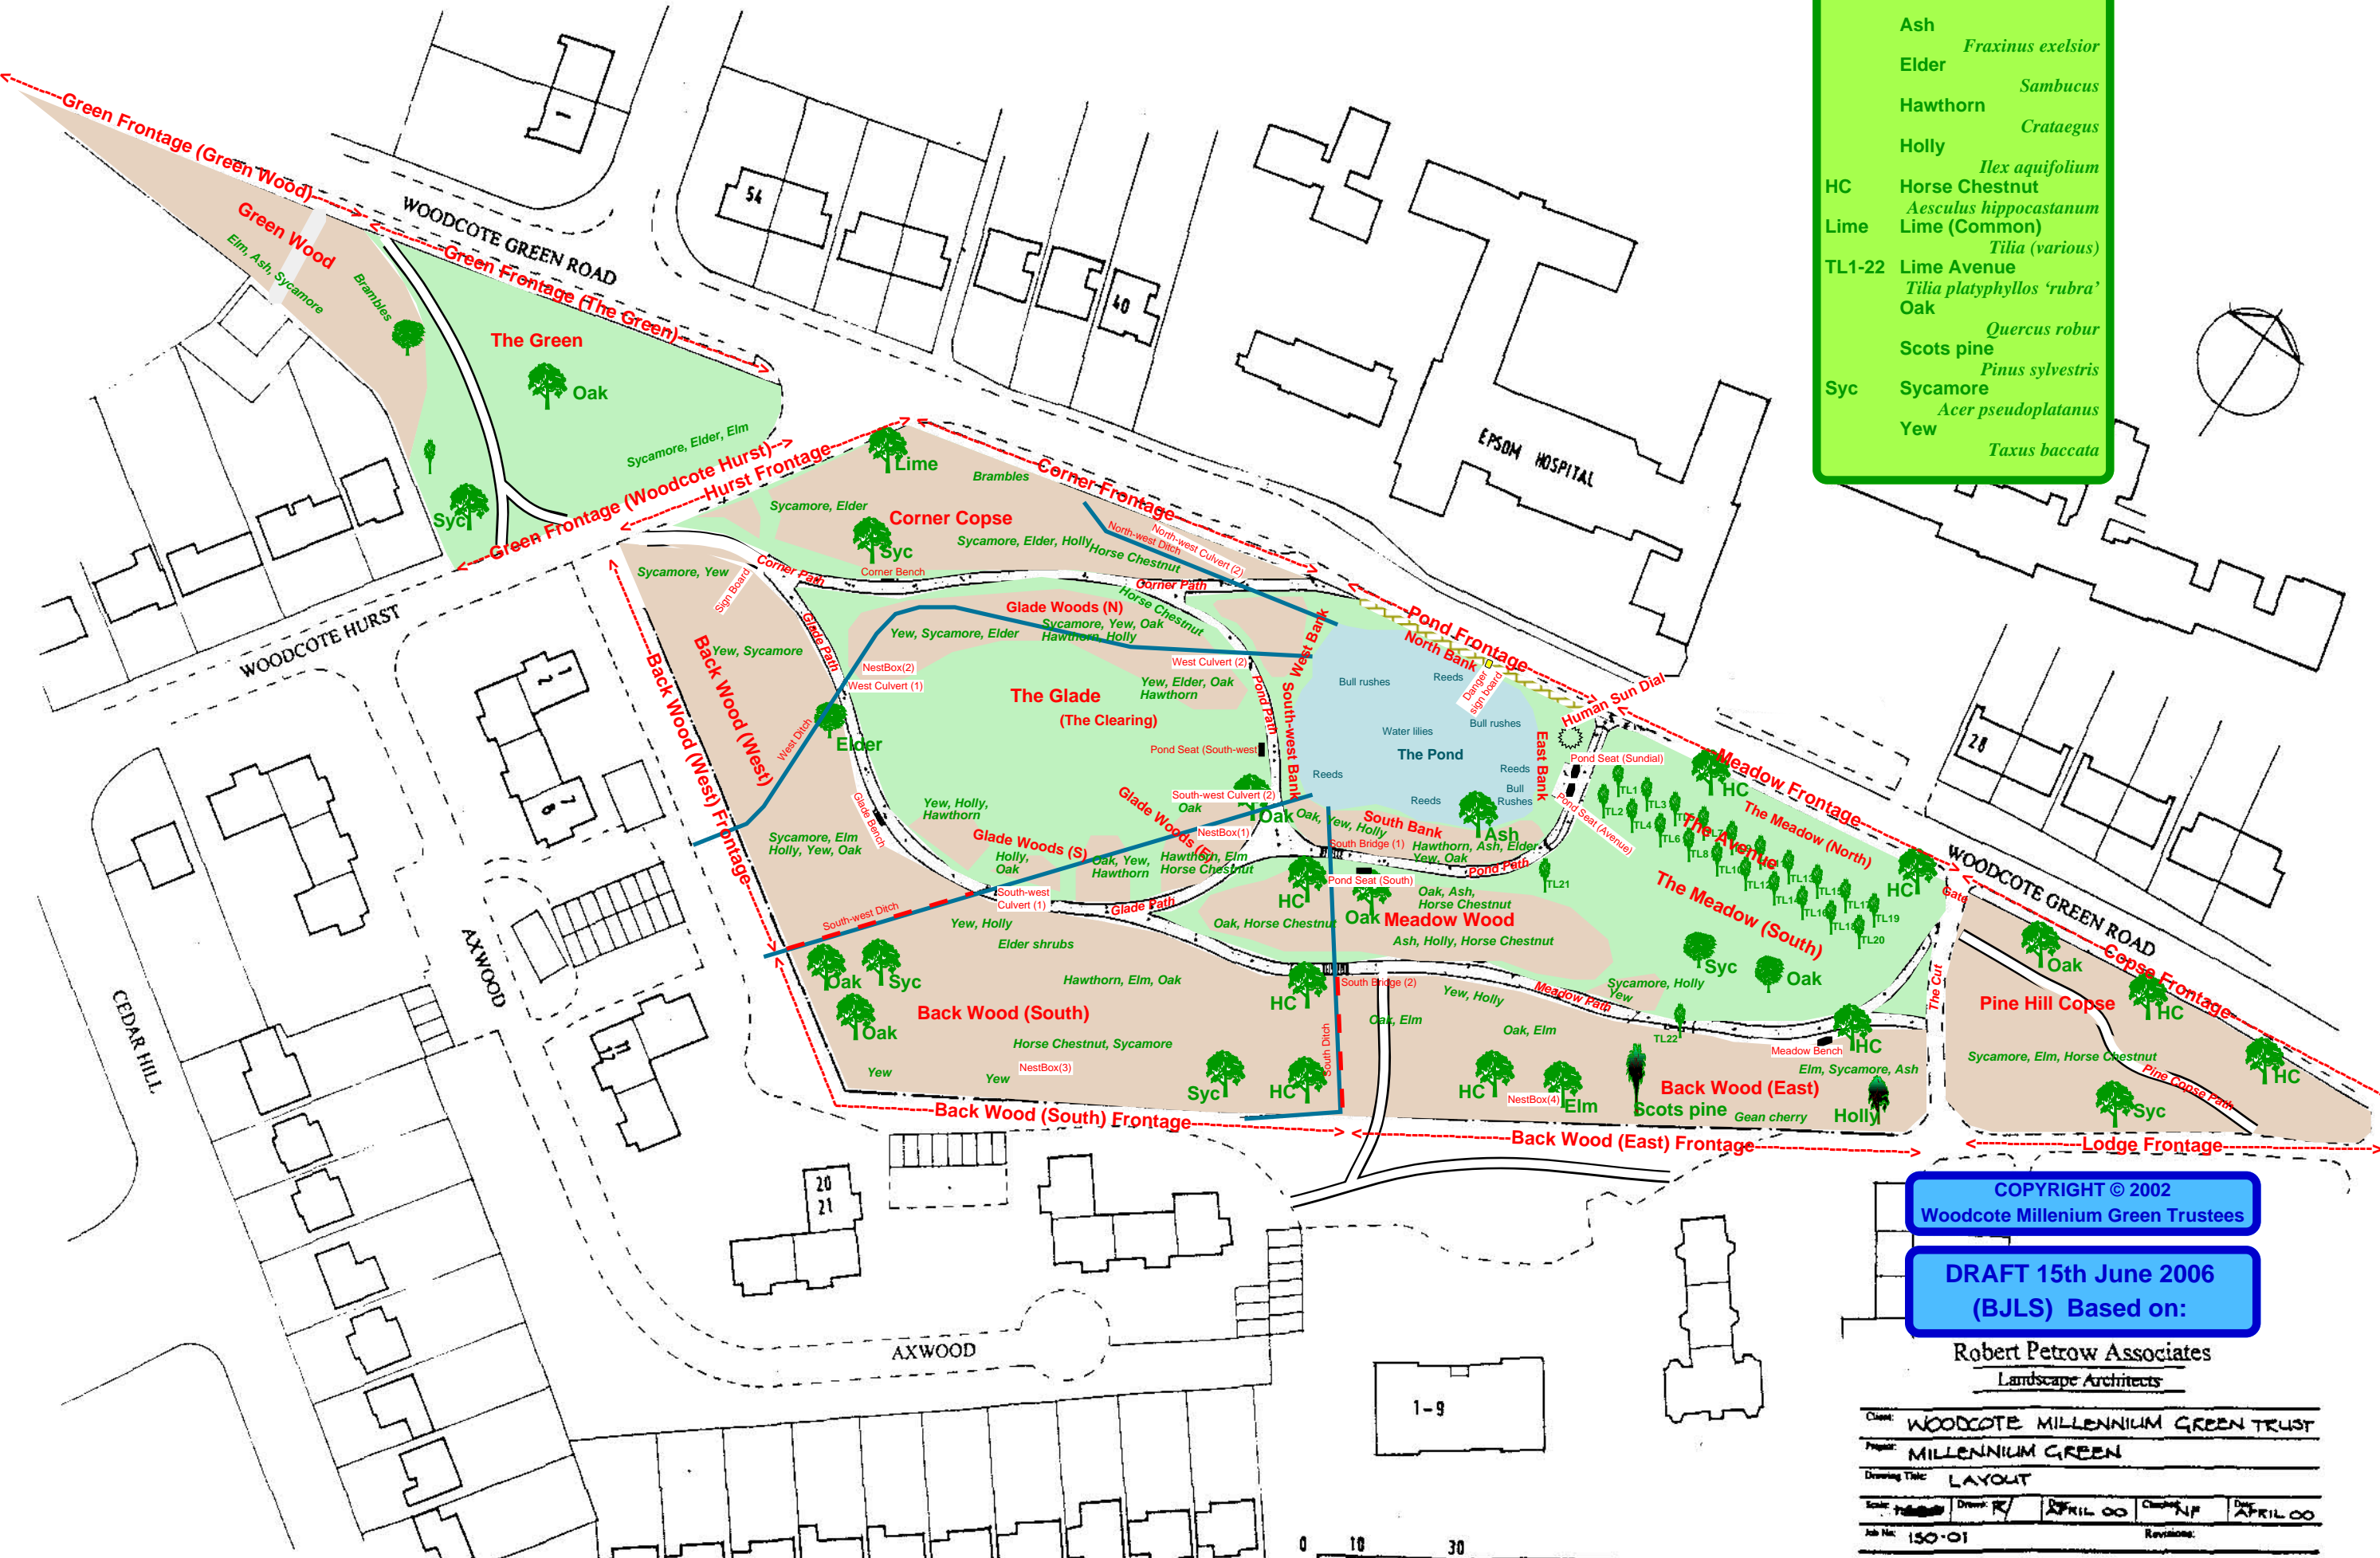

Tree Identification

NB: tree identification carried out in February; subject to correction when leaves appear!

- Ash *Fraxinus excelsior*
- Elder *Sambucus*
- Hawthorn *Crataegus*
- Holly *Ilex aquifolium*
- HC Horse Chestnut *Aesculus hippocastanum*
- Lime Lime (Common) *Tilia (various)*
- TL1-22 Lime Avenue *Tilia platyphyllos 'rubra'*
- Oak *Quercus robur*
- Scots pine *Pinus sylvestris*
- Syc Sycamore *Acer pseudoplatanus*
- Yew *Taxus baccata*

COPYRIGHT © 2002
Woodcote Millenium Green Trustees

DRAFT 15th June 2006
(BJLS) Based on:

Robert Petrow Associates
Landscape Architects

Client:	WOODCOTE MILLENNIUM GREEN TRUST				
Project:	MILLENNIUM GREEN				
Drawing Title:	LAYOUT				
Scale:	1:1000	Drawn:	RJ	Checked:	NJP
Job No:	150-01	Date:	APRIL 06	Drawn:	APRIL 06
Revisions:					